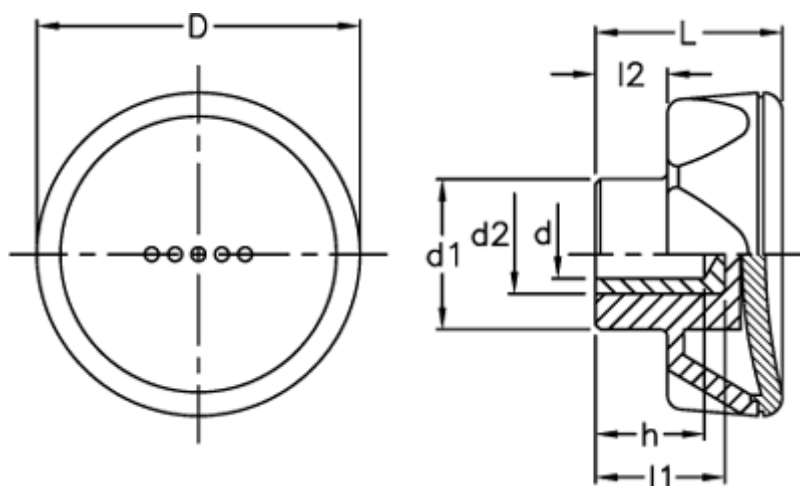

Article number: 23052212061

Description: E+G Lobe knob
ELK.45-A8-C1 black centre cap

Measures

D	= 45
d1	= 21.0
d2	= 14
d H9	= 8
h	= 14
L	= 26
l1	= 19
l2	= 10